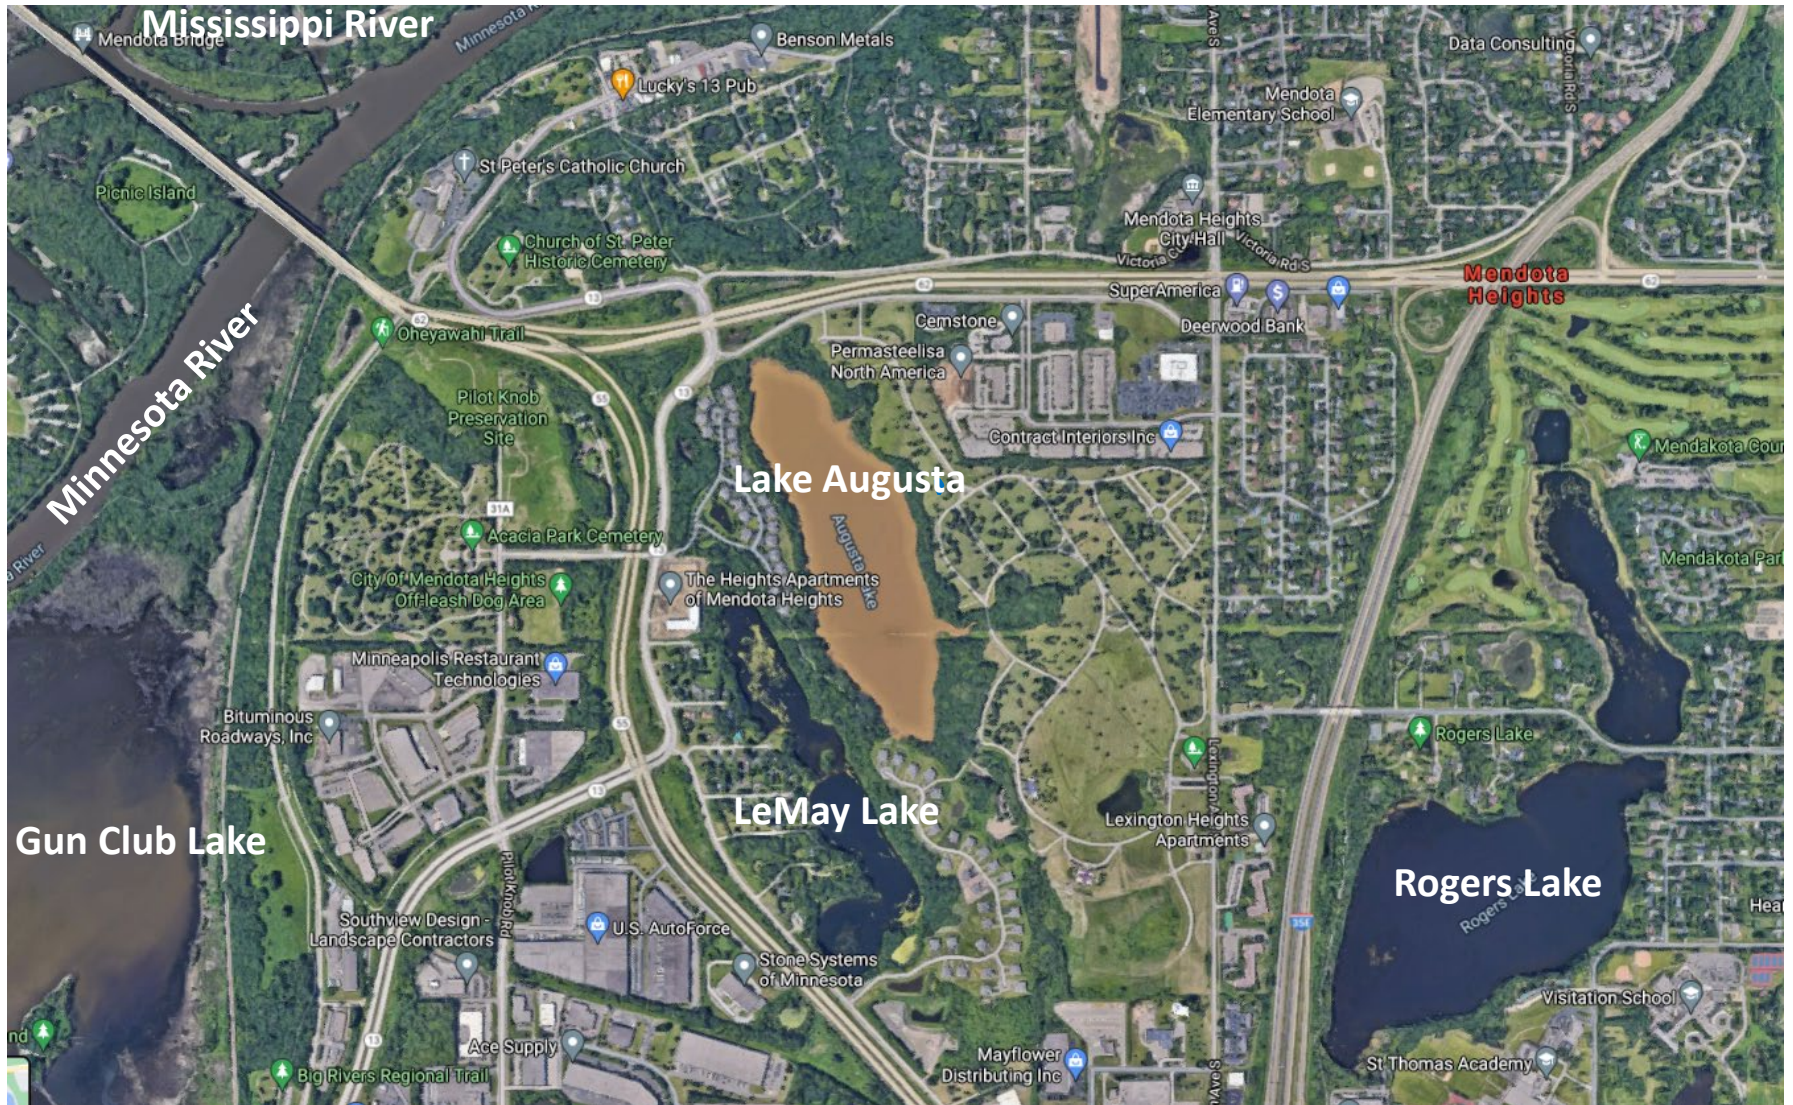

Photo Credits: Tom Kovarik &
Joe Barten (throughout)

6.0 Lake Augusta Discussion Attachment

Lower Mississippi River Watershed Management Organization

Lake Augusta Cormorants

Joe Barten

LMRWMO Administrator &
Dakota County SWCD Program Management Supervisor

LMRWMO
LOWER MISSISSIPPI RIVER
WATERSHED MANAGEMENT ORGANIZATION

ORIENTATION – LAKE AUGUSTA

ORIENTATION – LAKE AUGUSTA

ORIENTATION – LAKE AUGUSTA

Approx. area of Cormorant Habitat

Lake Augusta Cormorants

Cormorant feces on trees

Lake Augusta Cormorants

Cormorants Roosting in trees in Fall

Lake Augusta Cormorants

Mature Trees as Roosting Habitat

Lake Augusta Cormorants

Lake Augusta from East Side

Lake Augusta Cormorants

Cormorants in Lake

Lake Augusta Cormorants

Cormorants at Sunrise Leaving Lake

Lake Augusta Cormorants

White Egrets Roosting at Lake

Lake Augusta Cormorants

Cormorant Feces on Trees

Lake Augusta Cormorants

Augusta Happy Hour – Tom K.