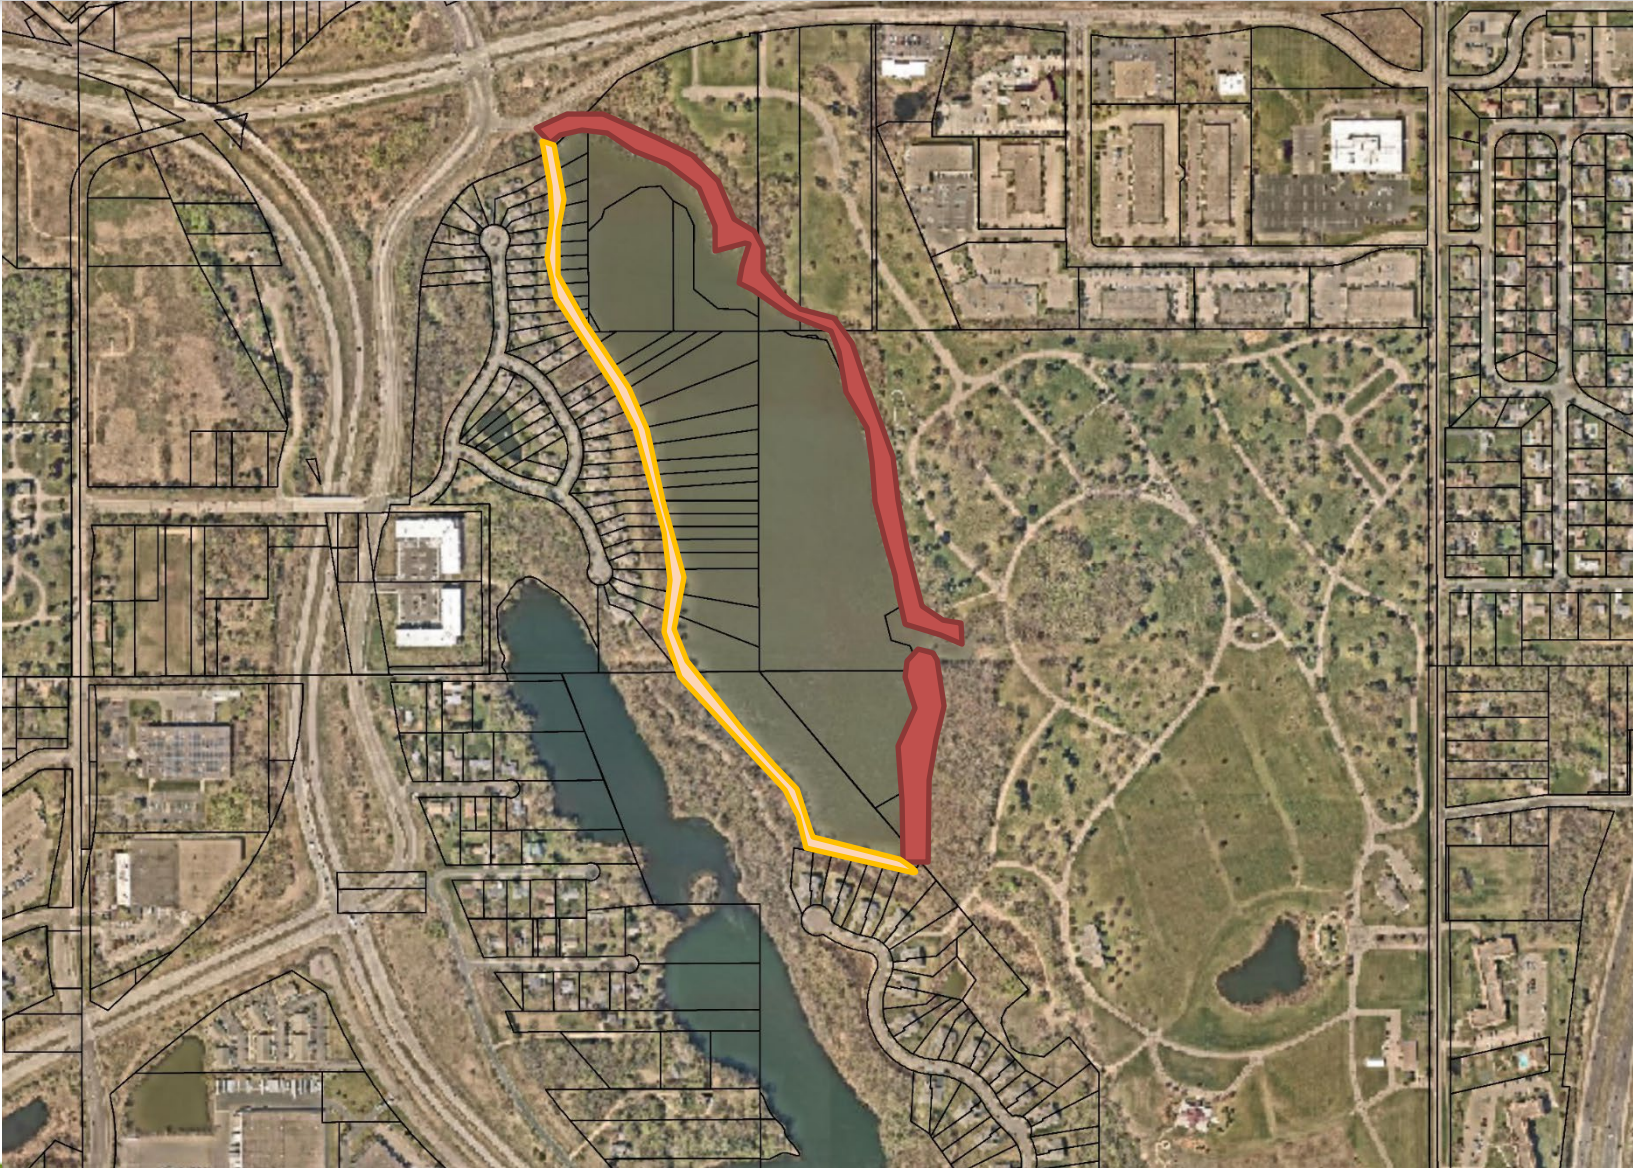

Photo Credits: Tom Kovarik &
Joe Barten (throughout)

6.0 Lake Augusta Discussion Attachment

Lower Mississippi River Watershed Management Organization

Lake Augusta Cormorants

Joe Barten

LMRWMO Administrator &
Dakota County SWCD Program Management Supervisor

LMRWMO
LOWER MISSISSIPPI RIVER
WATERSHED MANAGEMENT ORGANIZATION

ORIENTATION – LAKE AUGUSTA

ORIENTATION – LAKE AUGUSTA

ORIENTATION – LAKE AUGUSTA

Approx. area of Cormorant Habitat

Lake Augusta Cormorants

Cormorant feces on trees