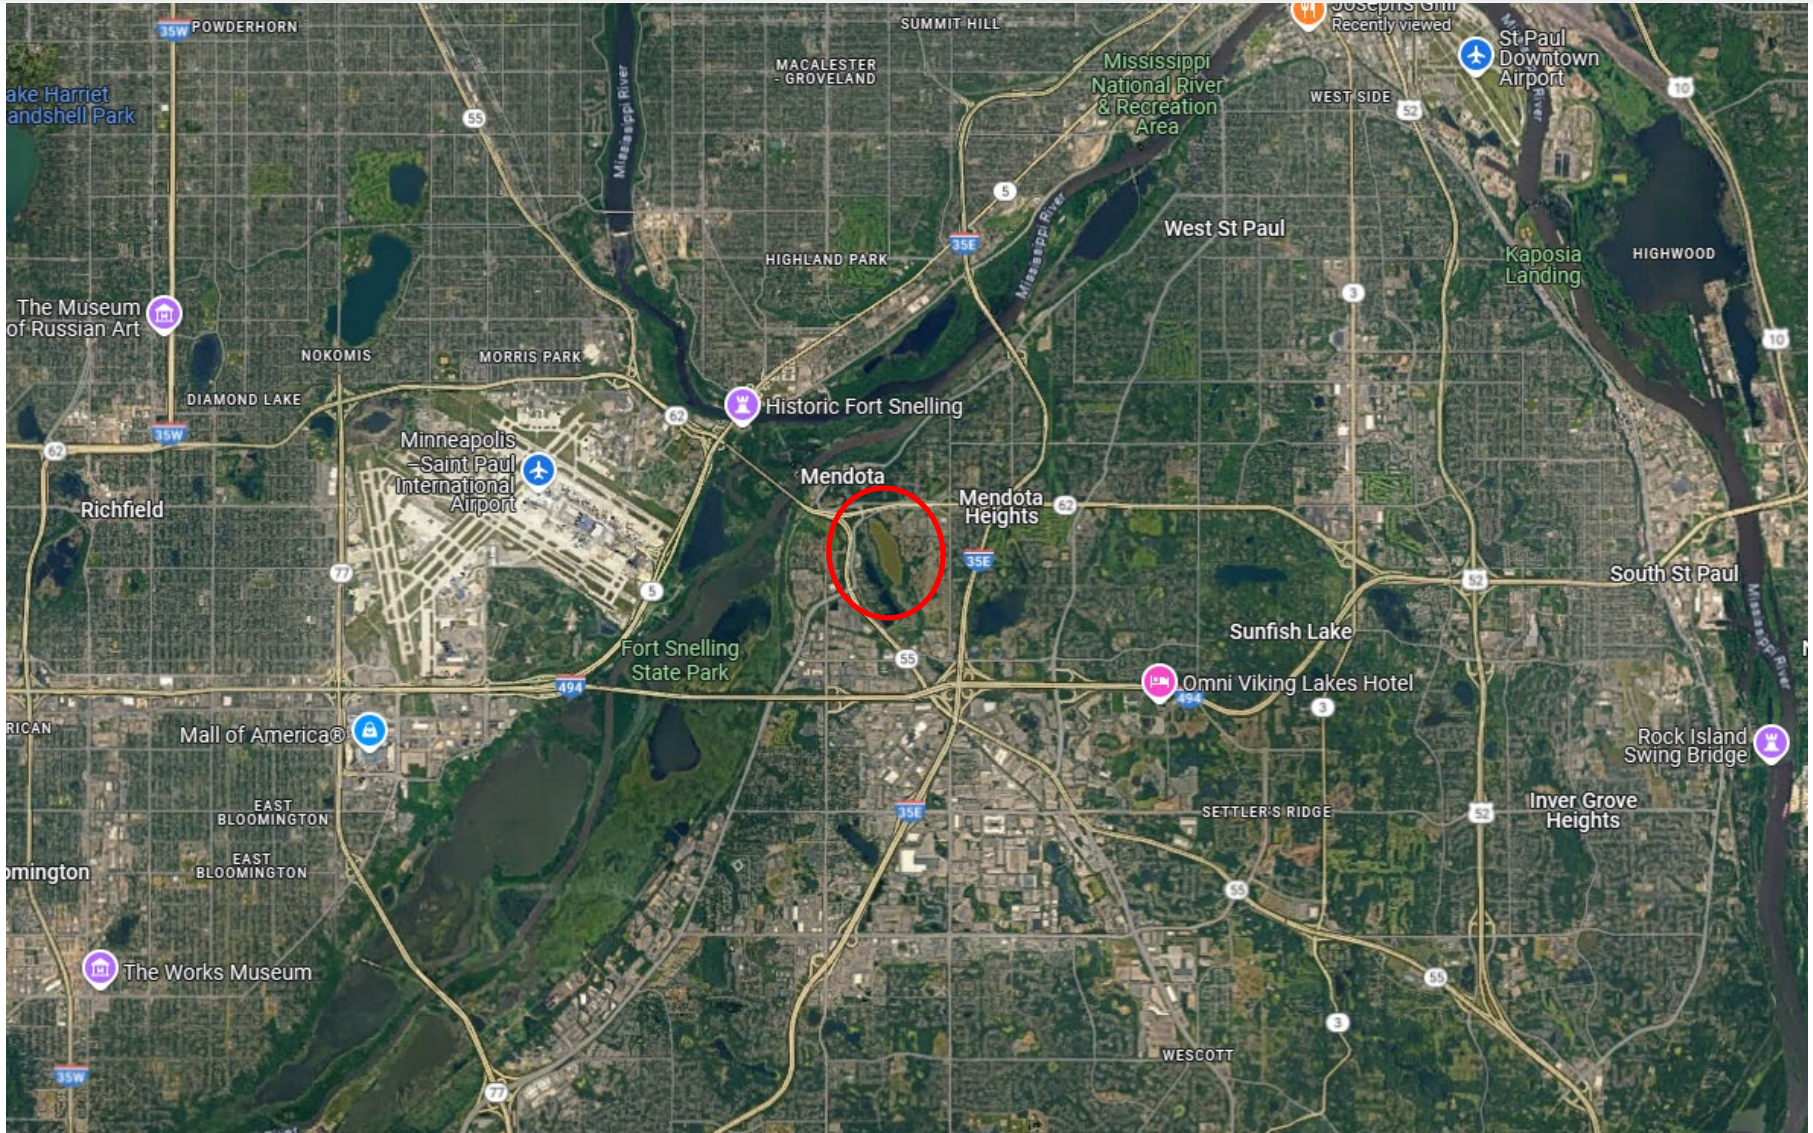

Photo Credits: Tom Kovarik &
Joe Barten (throughout)

6.0 Lake Augusta Discussion Attachment

Lower Mississippi River Watershed Management Organization

Lake Augusta Cormorants

Joe Barten

LMRWMO Administrator &
Dakota County SWCD Program Management Supervisor

LMRWMO
LOWER MISSISSIPPI RIVER
WATERSHED MANAGEMENT ORGANIZATION

ORIENTATION – LAKE AUGUSTA

ORIENTATION – LAKE AUGUSTA

ORIENTATION – LAKE AUGUSTA

Approx. area of Cormorant Habitat

Lake Augusta Cormorants

Cormorant feces on trees